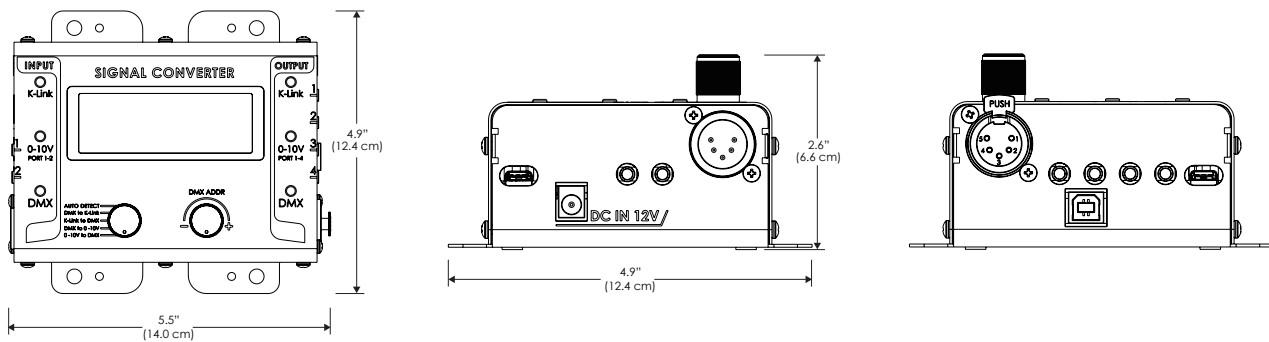

Cielux Signal Converter

CXUSCB1

INPUT

OUTPUT

MECHANICAL FIGURES

SPECIFICATIONS

- Four Modes Available
- DMX to K-link / K-link to DMX
- DMX to 0-10V / 0-10V to DMX
- Low-Profile

Four Modes	DMX to K-link / K-link to DMX DMX to 0-10V / 0-10V to DMX
Power Input	12V DC IN
Number of Input Ports	4 Input (1 K-link, 2 0-10v, 1 DMX)
Number of Output Ports	6 output (1 K-link, 4 0-10v, 1 DMX)
Dimensions	5.2" x 4.9" x 2.6" 13.3 x 12.4 x 6.6cm
Weight	1.1lb (~0.50kg)